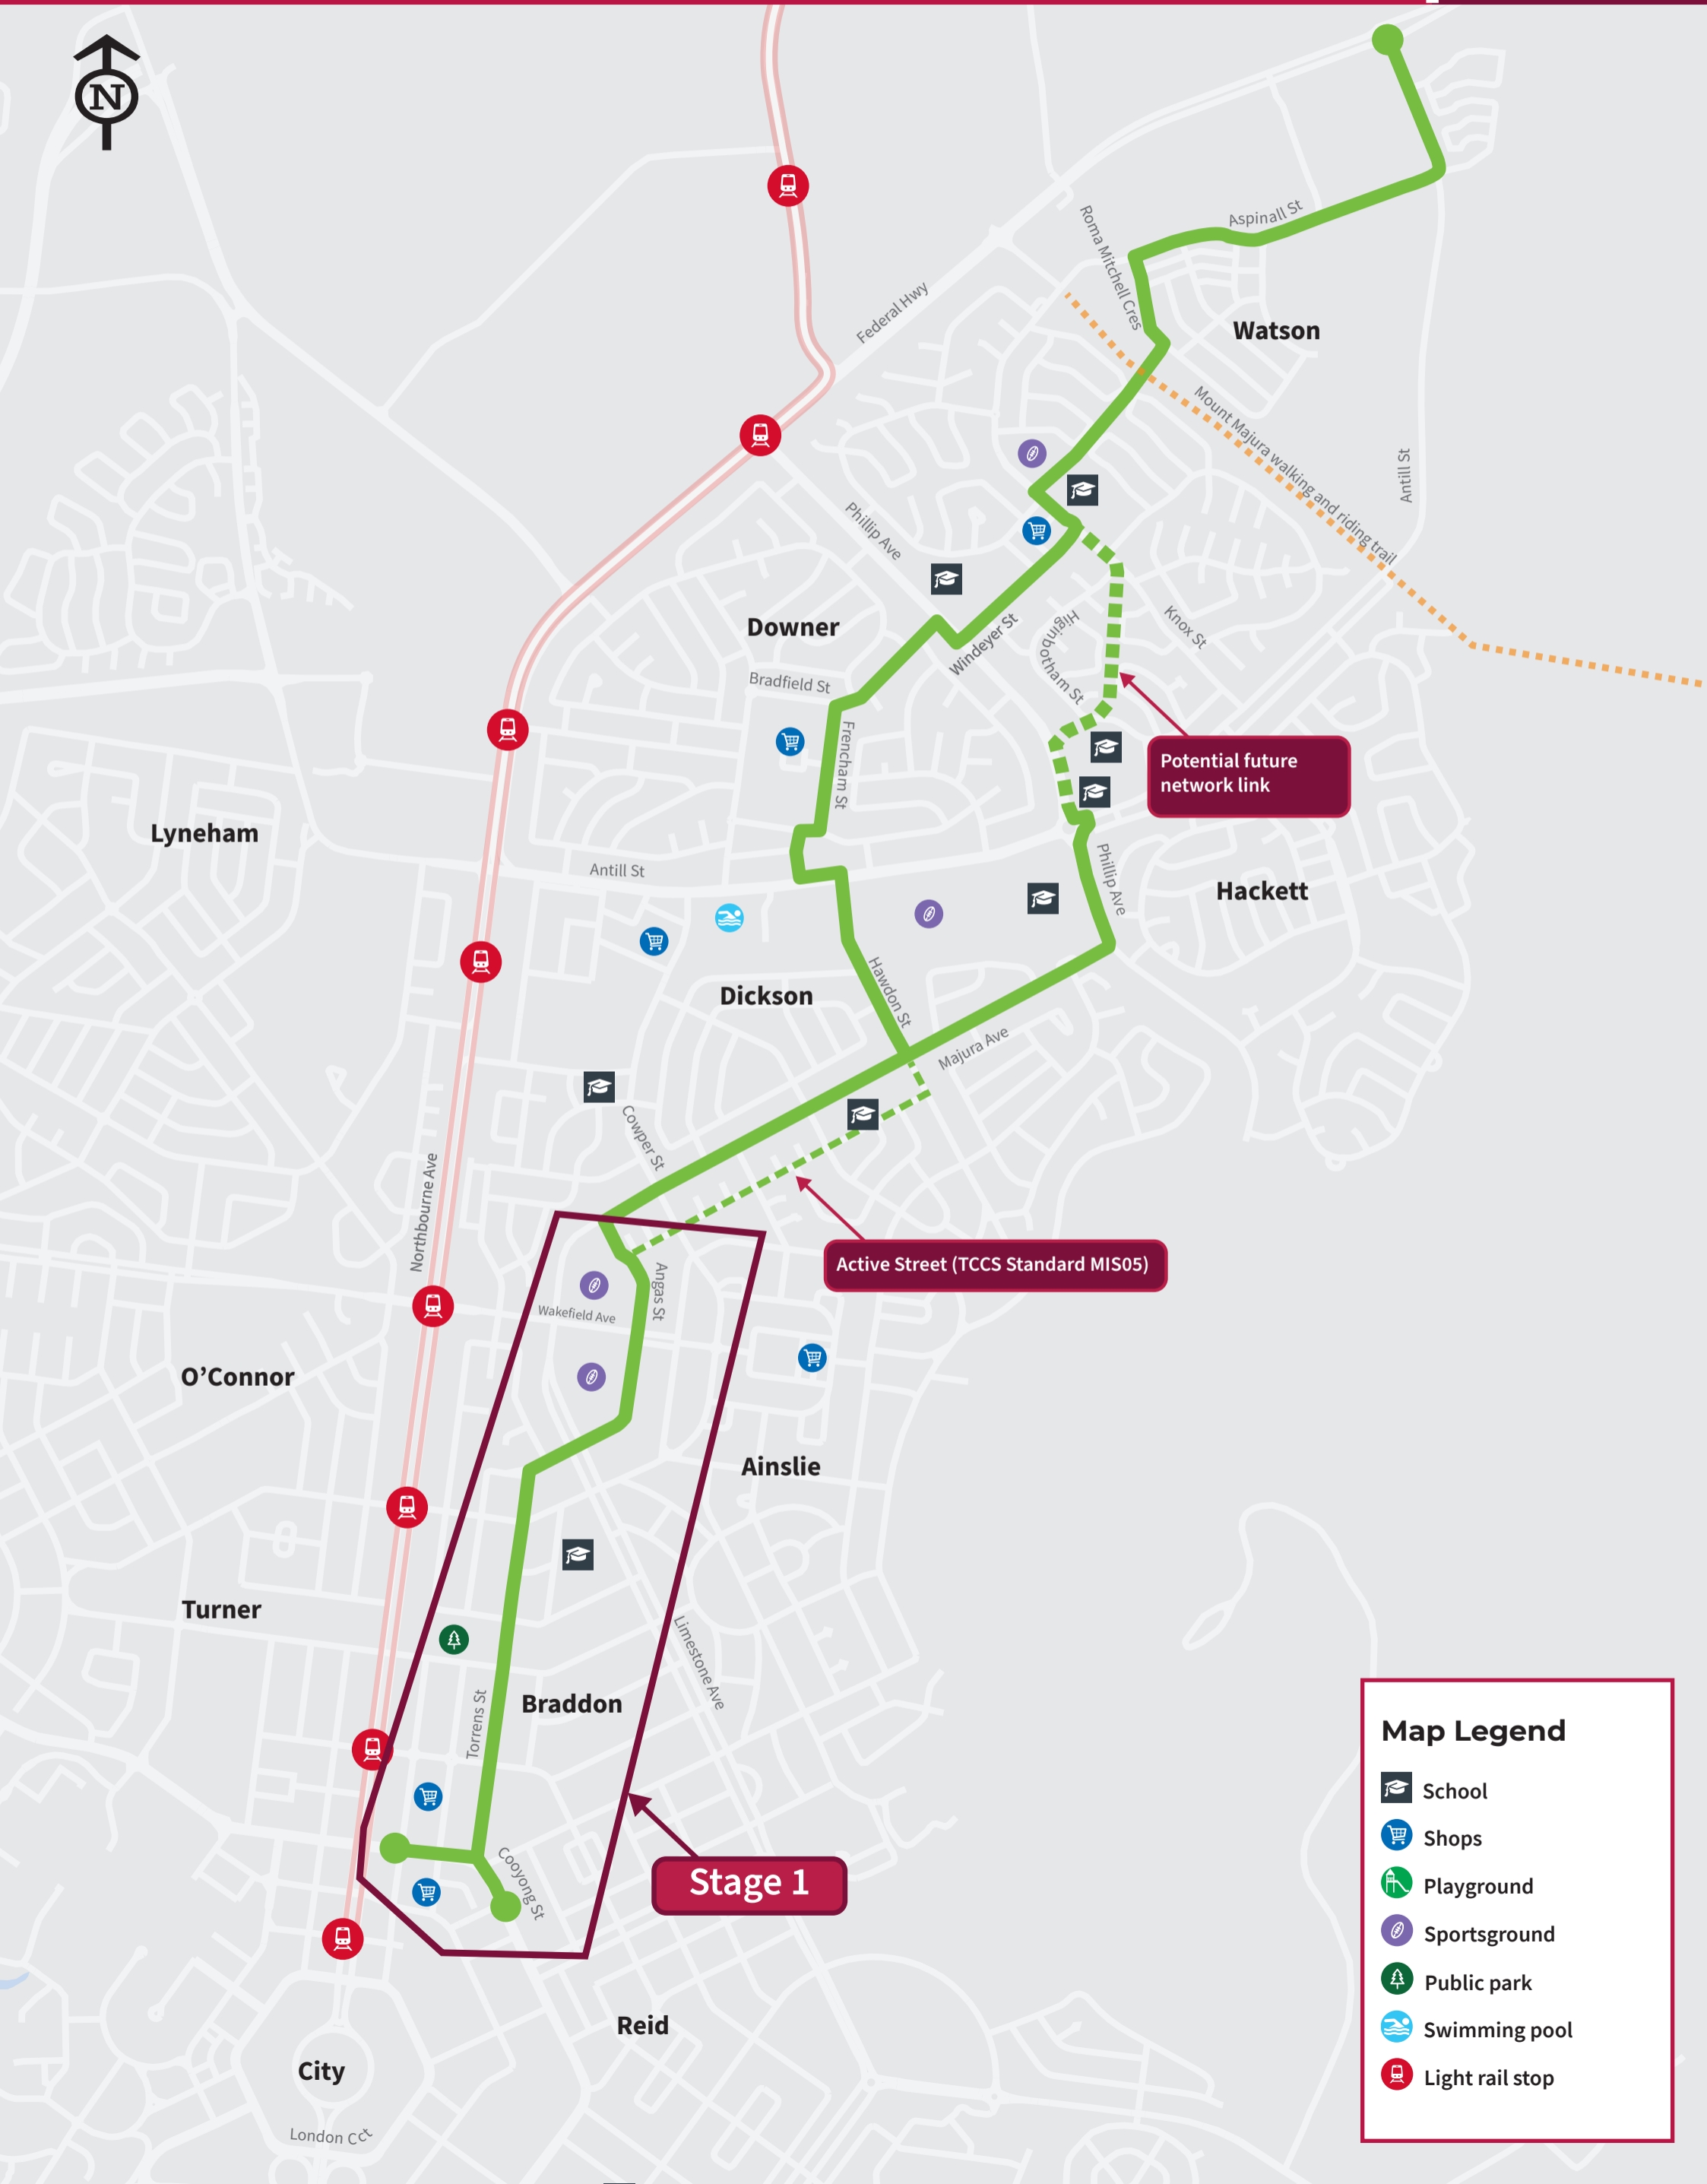

# Garden City Cycle Route

**BUILT  
FOR  
CBR**

Potential future network link

Active Street (TCCS Standard MIS05)

Stage 1

**Map Legend**

- School
- Shops
- Playground
- Sportsground
- Public park
- Swimming pool
- Light rail stop