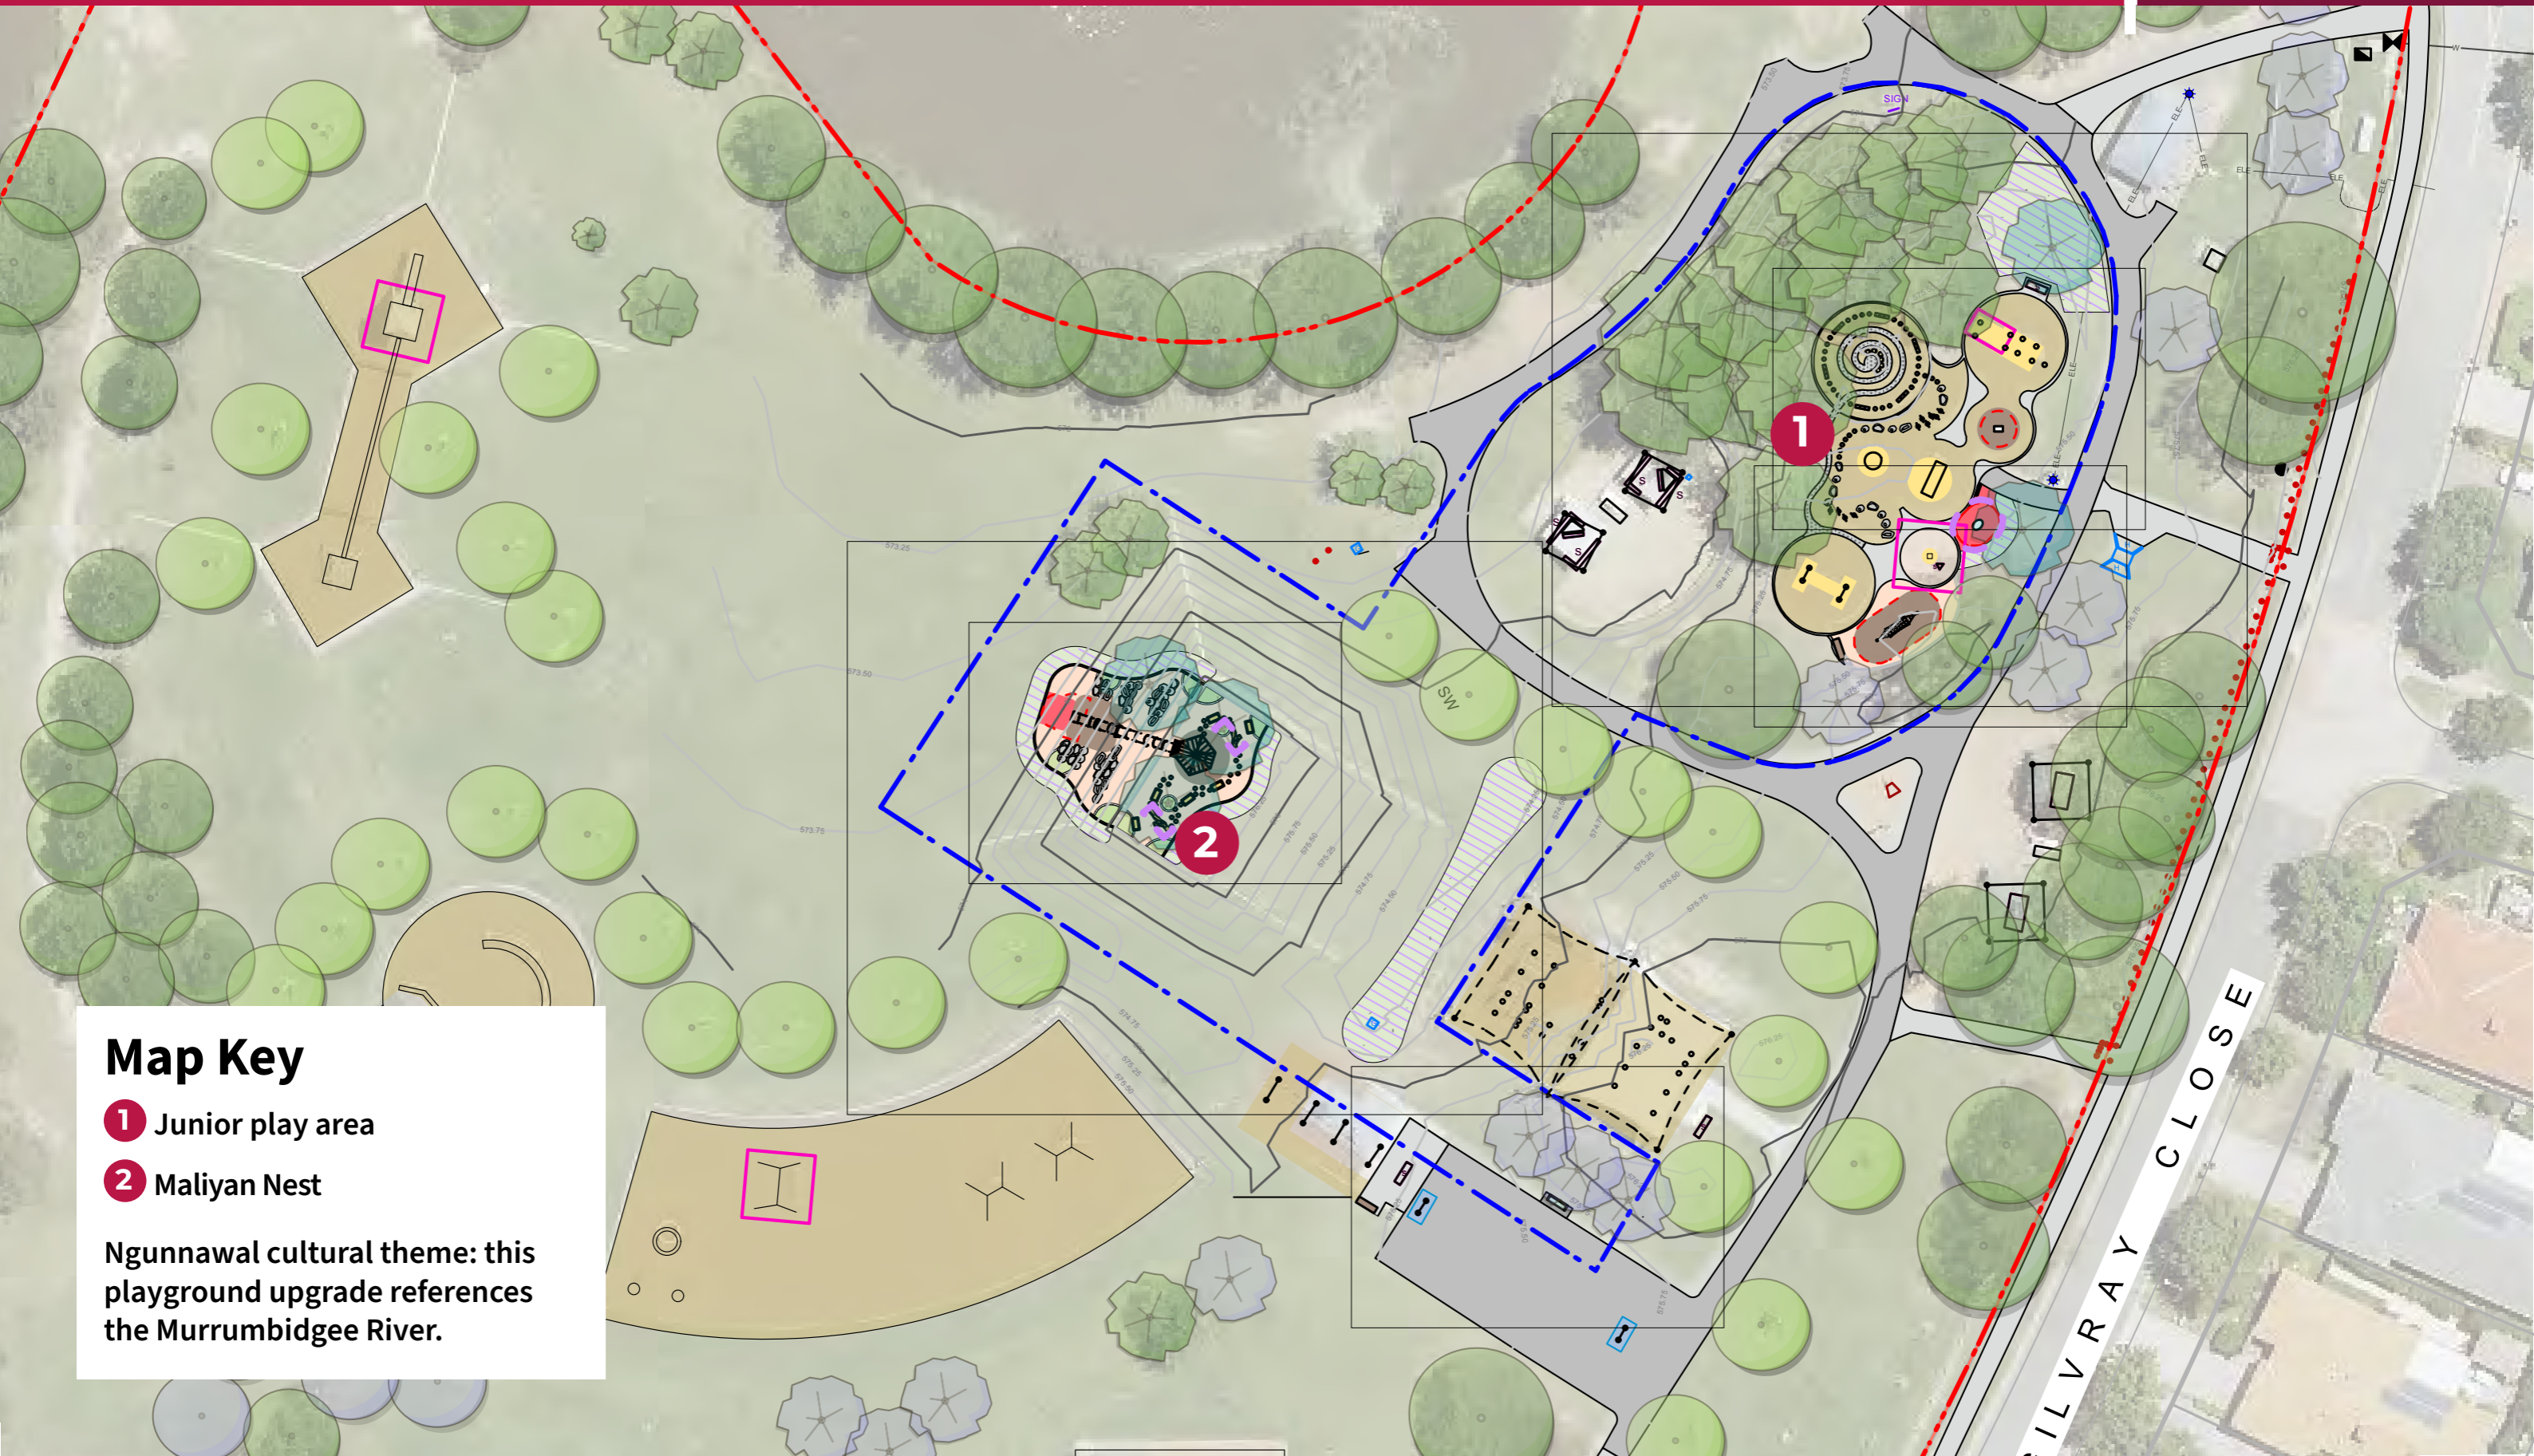

ACT
Government

Point Hut Pond playground

**BUILT
FOR
CBR**

Map Key

1 Junior play area

2 Maliyan Nest

Ngunnawal cultural theme: this playground upgrade references the Murrumbidgee River.