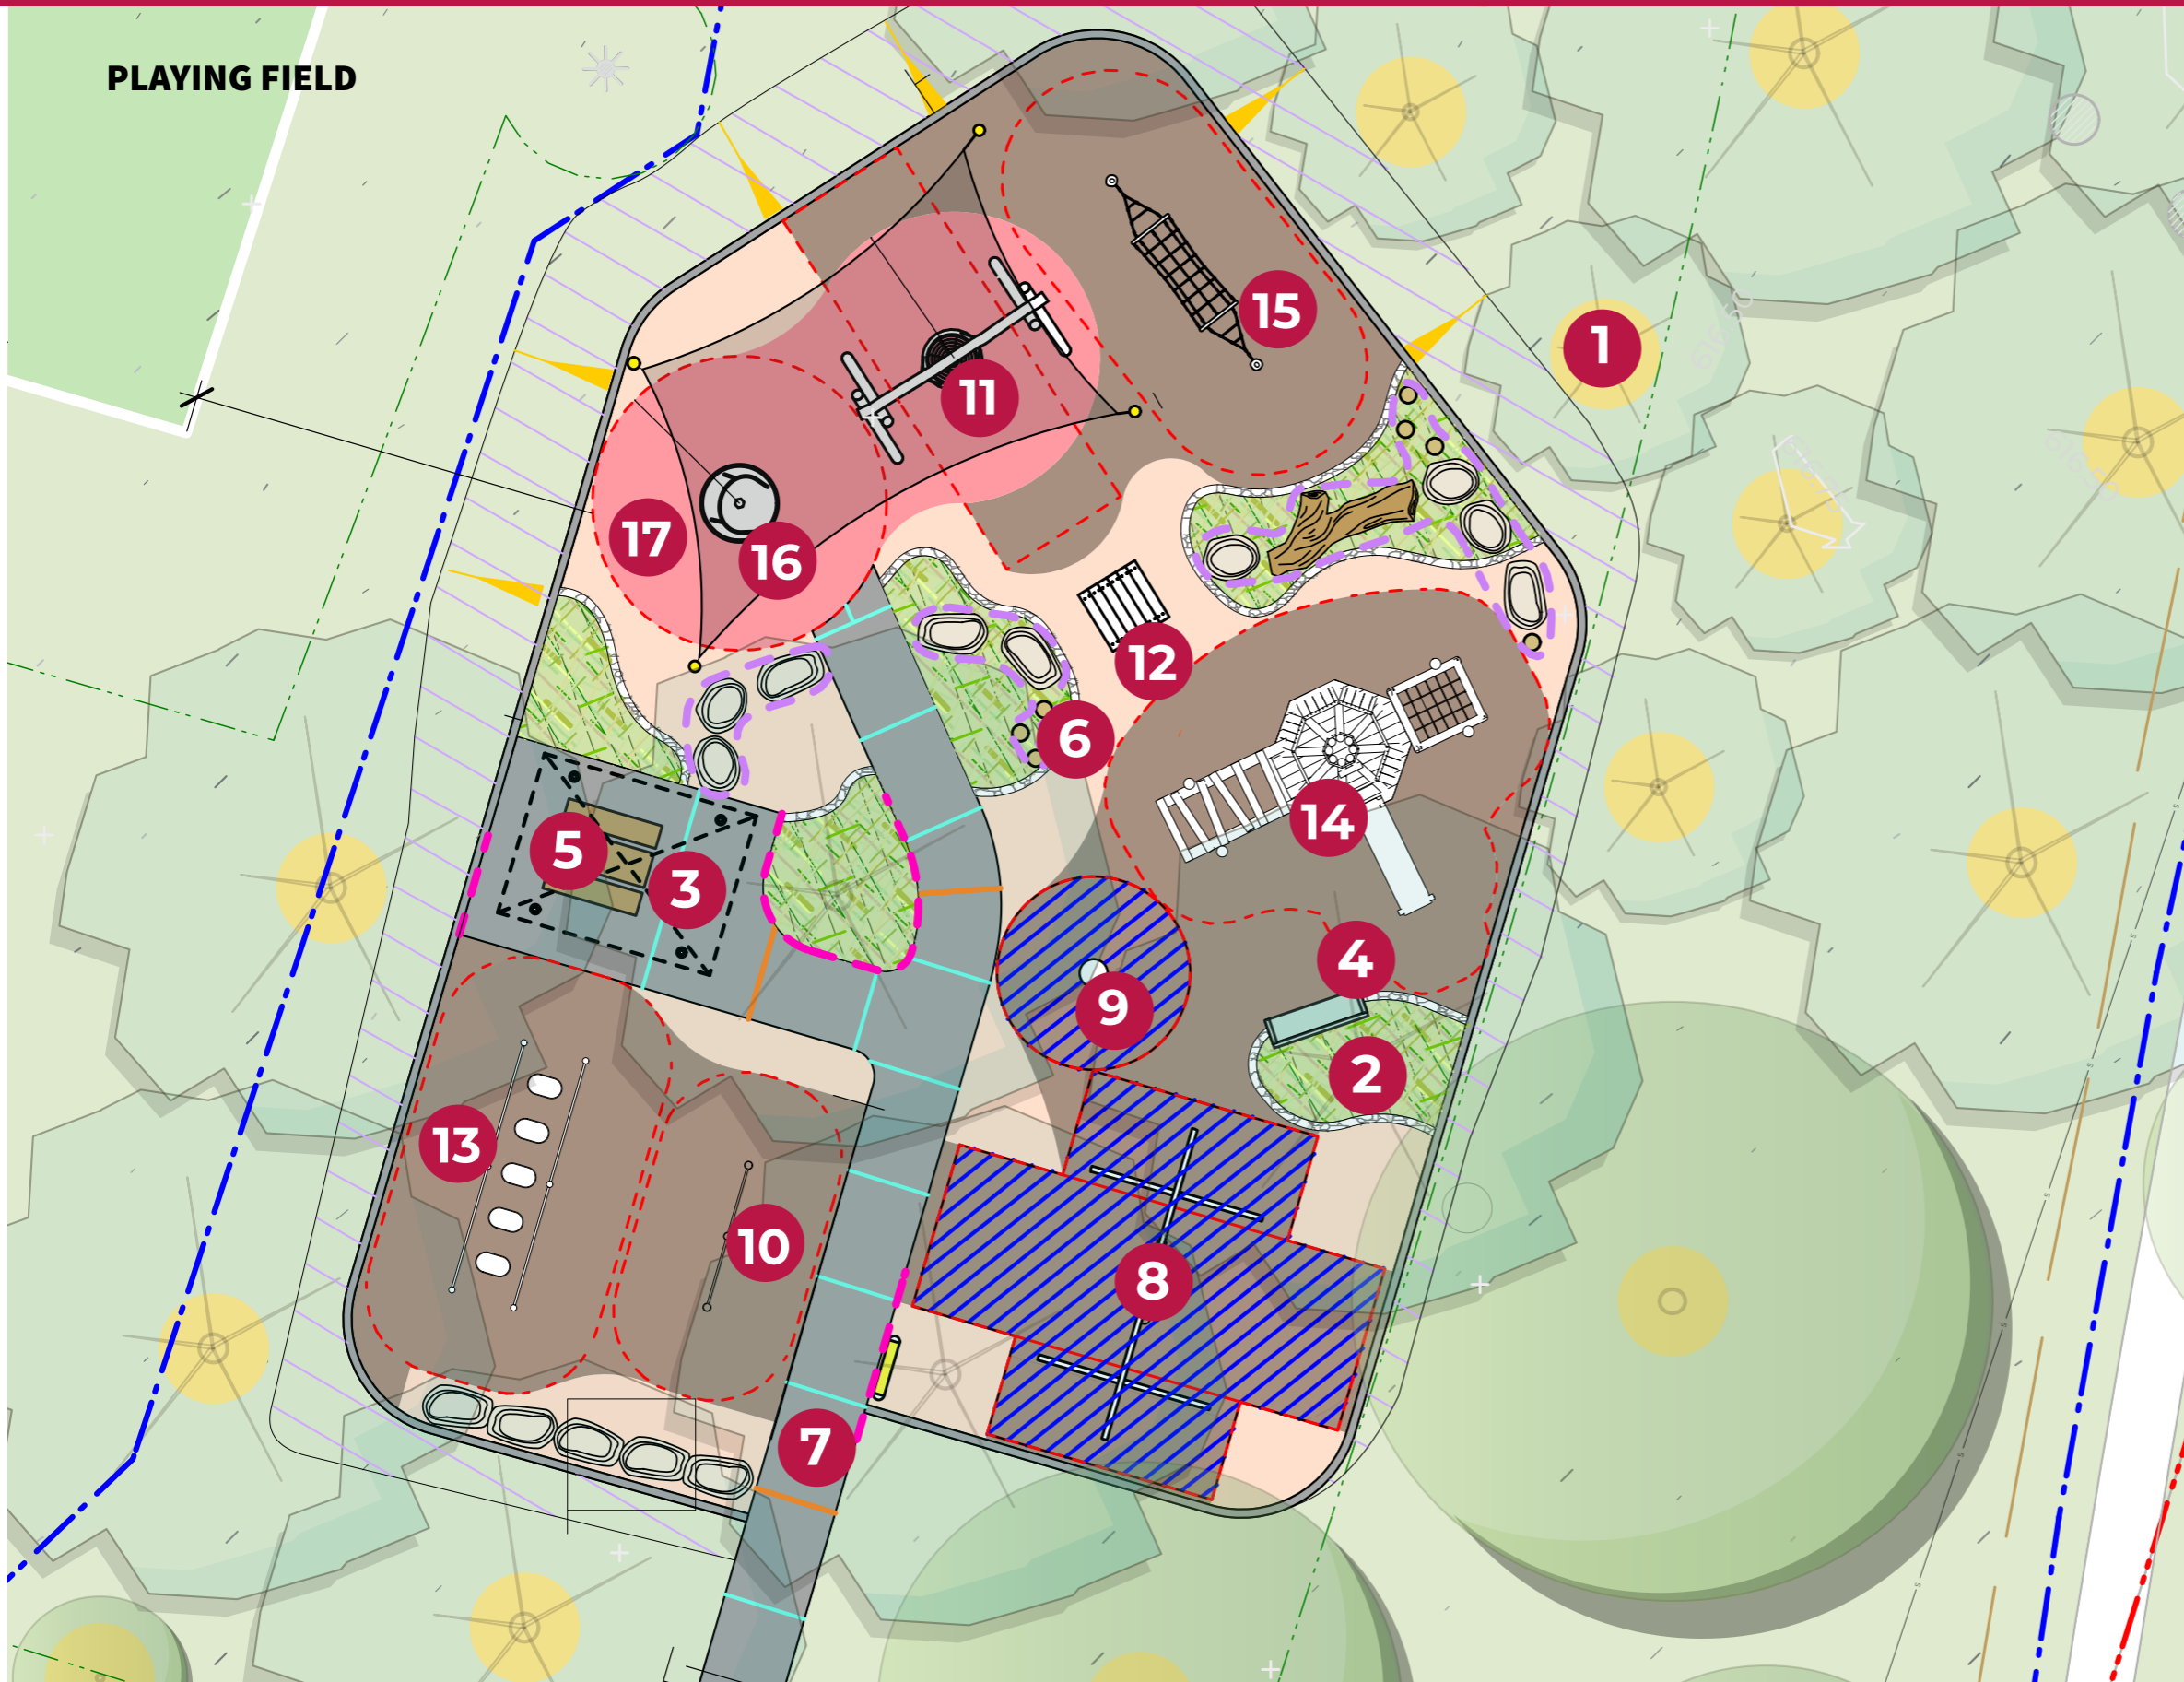

# Banambila Street playground

**BUILT  
FOR  
CBR**

PLAYING FIELD

## Map Key

- 1 New trees
- 2 Planting
- 3 Picnic shelter
- 4 Seat relocated
- 5 Picnic table
- 6 Nature play
- 7 New path for accessibility
- 8 Existing swing (relocated). Seats replaced with one band seat and one toddler seat
- 9 Existing rocker (relocated)
- 10 Senior horizontal bars - teen play (14-17), adult & senior play
- 11 All ages/abilities basket swing
- 12 Active mountain step climber - teen play (14-17), adult & senior play
- 13 Hidey tunnel toddler play (0-4)
- 14 Raised teepee climber - junior play (5-9)
- 15 Vortex - junior play (5-9), pre-teen (10-13)
- 16 All ages/abilities spinner
- 17 Shade sail

Ngunnawal cultural theme: this playground upgrade references the yam daisy.