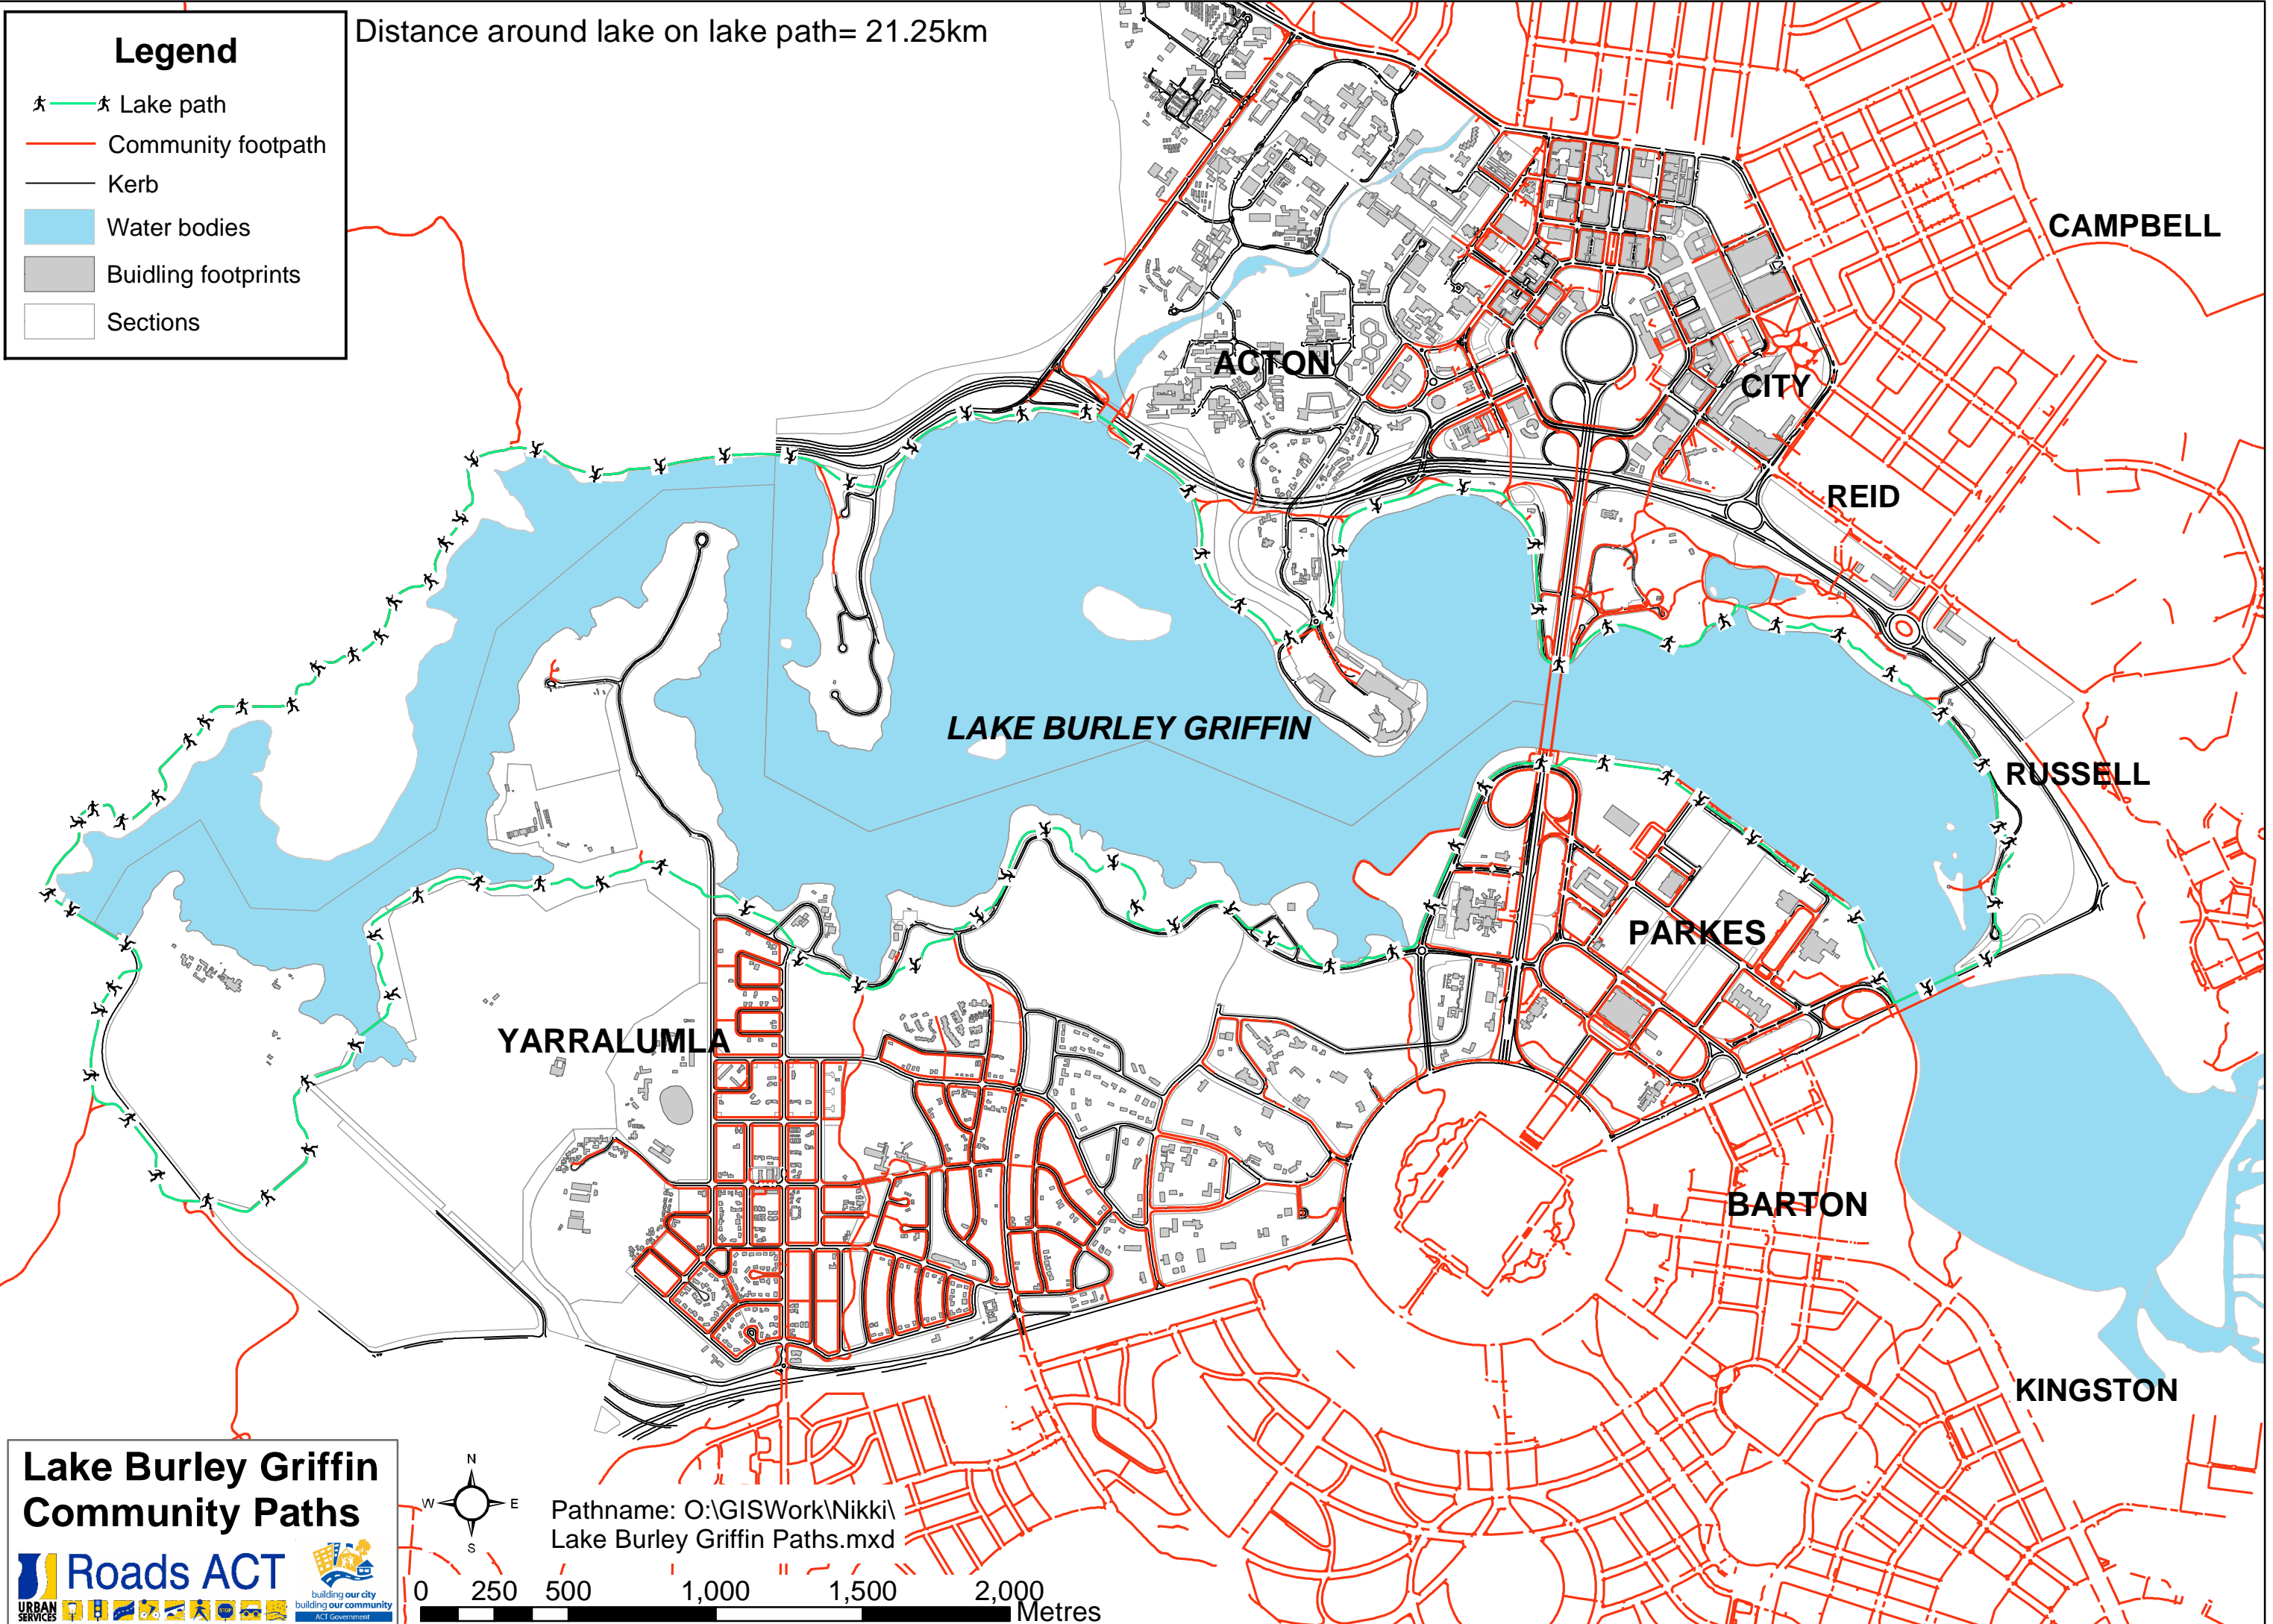

# Legend

-  Lake path
-  Community footpath
-  Kerb
-  Water bodies
-  Building footprints
-  Sections

Distance around lake on lake path= 21.25km

## Lake Burley Griffin Community Paths

Pathname: O:\GISWork\Nikki\ Lake Burley Griffin Paths.mxd