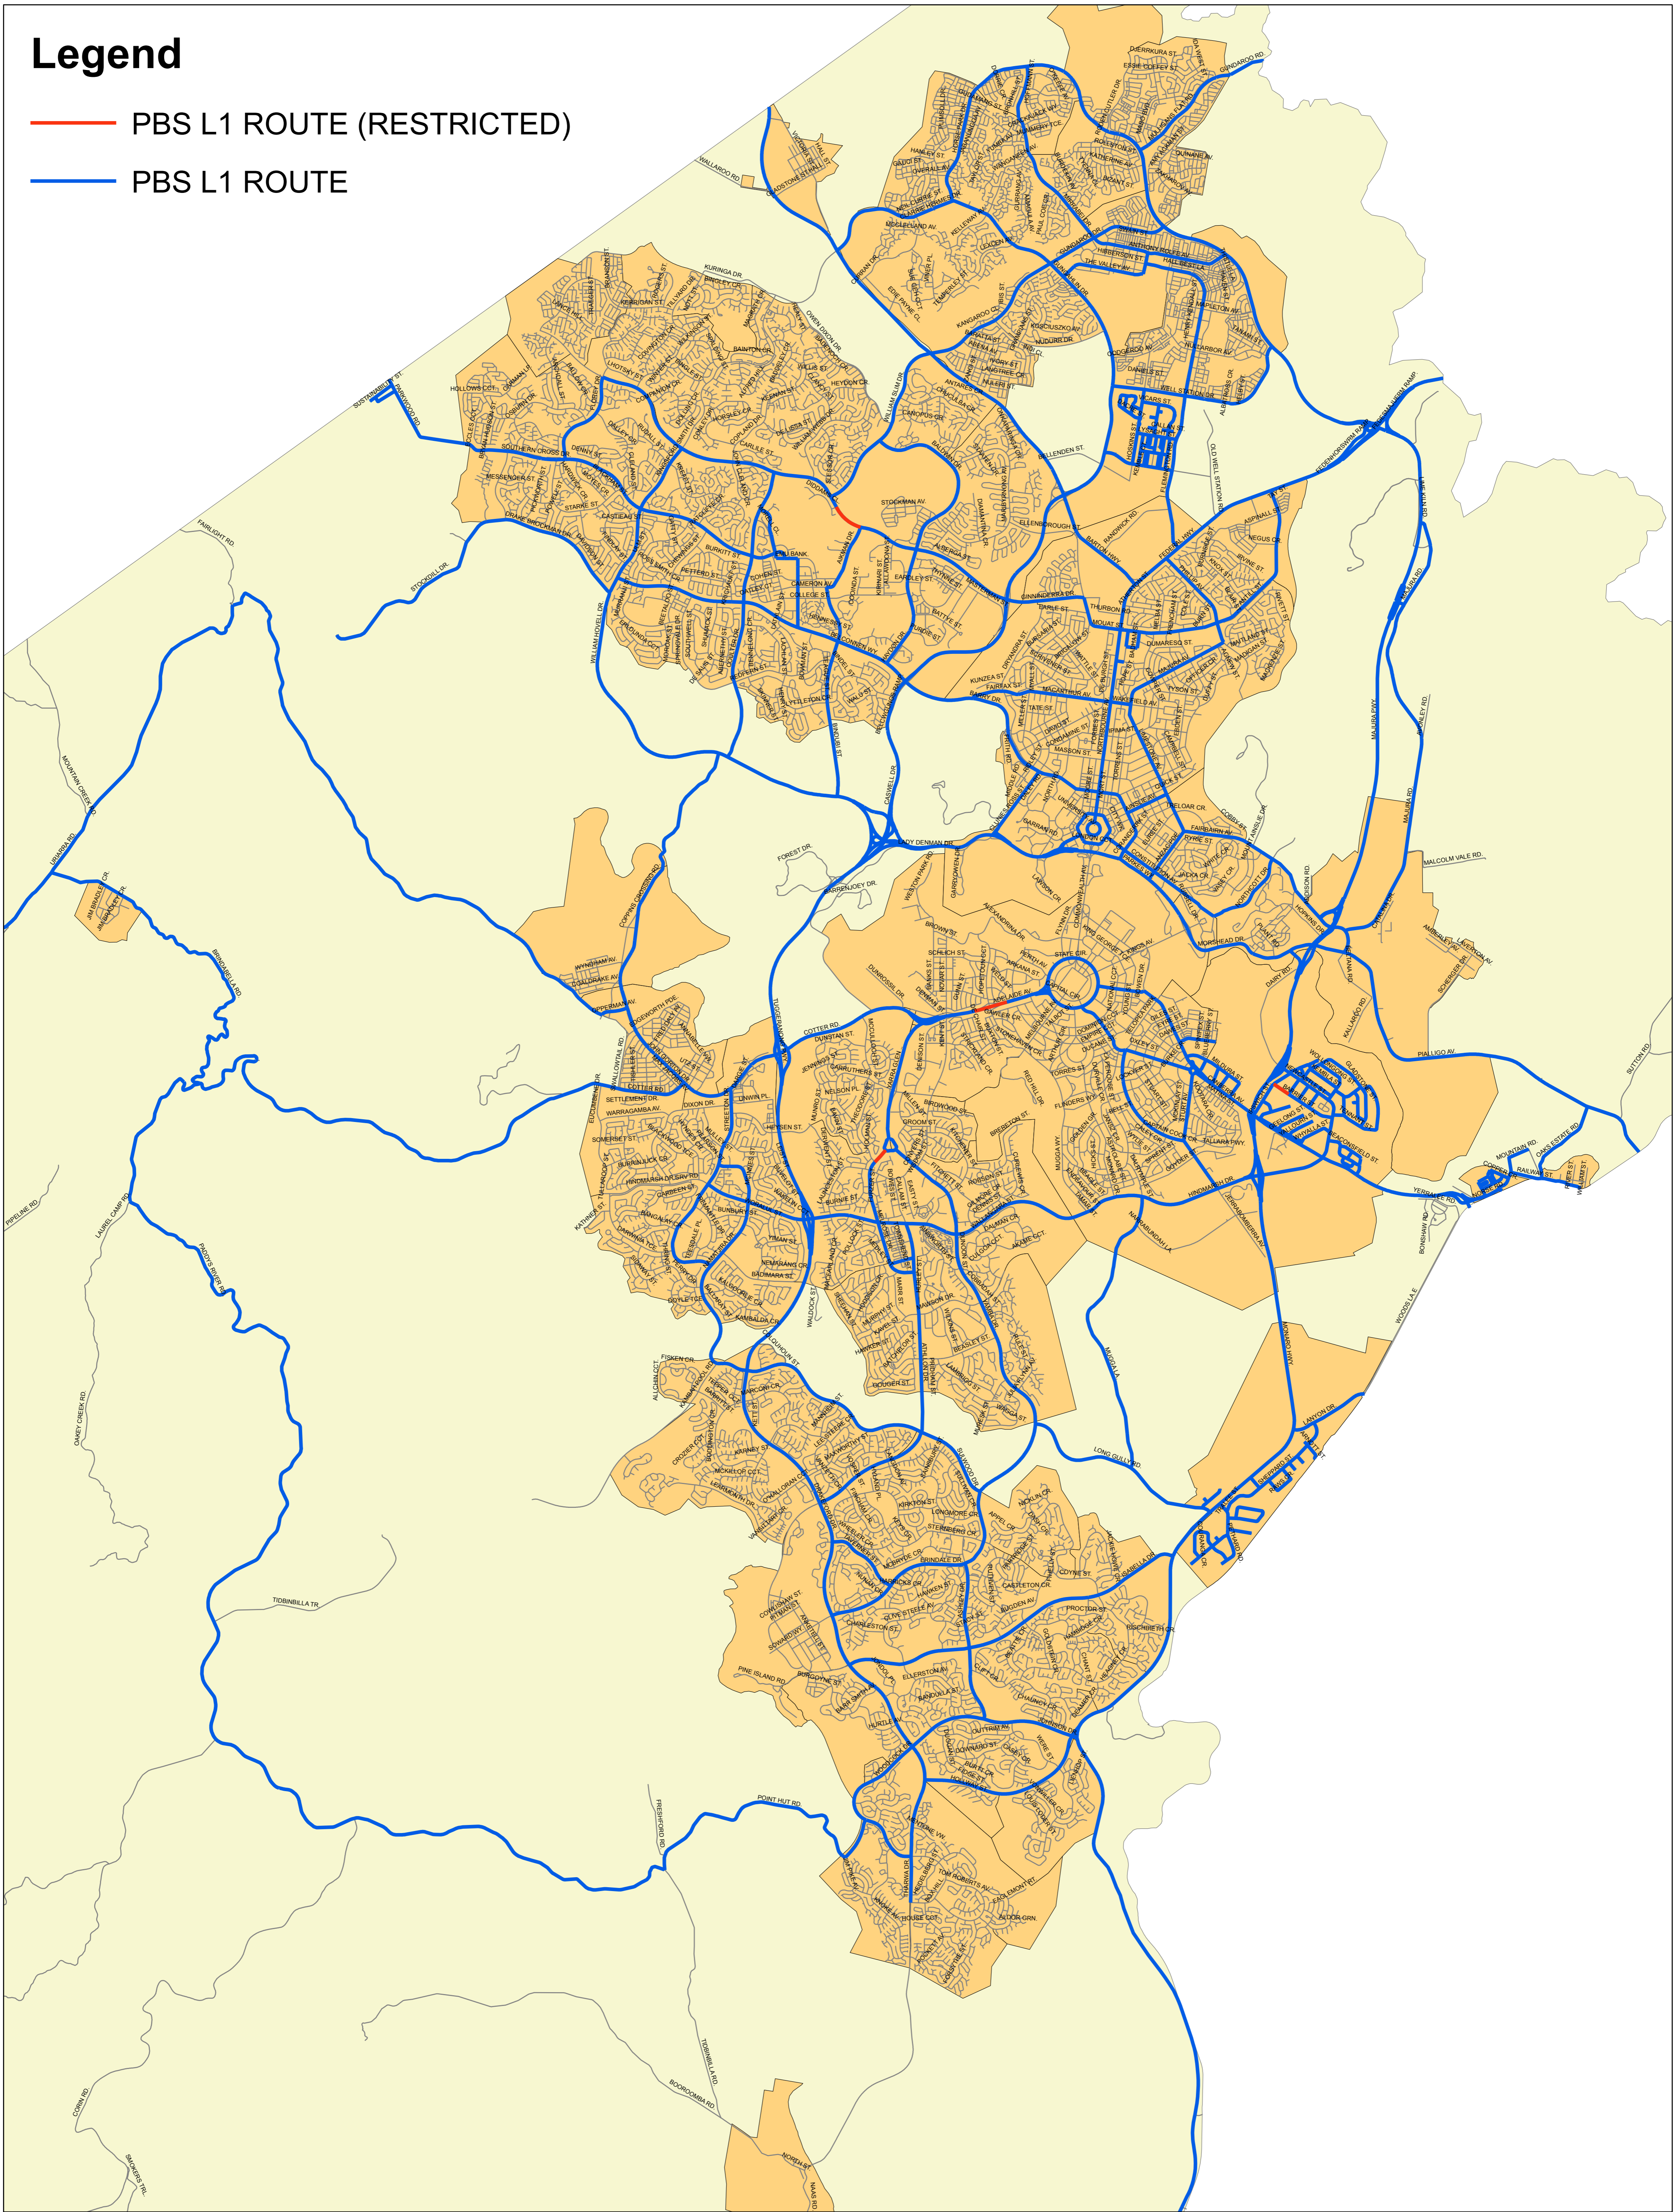

Legend

-  PBS L1 ROUTE (RESTRICTED)
-  PBS L1 ROUTE

Approved ACT Routes for Performance Based Standards (PBS) Level 1 Vehicles

Map created by AIMS on 03/05/2016. Data sourced from IAMS

ACT
Government

Territory and Municipal Services