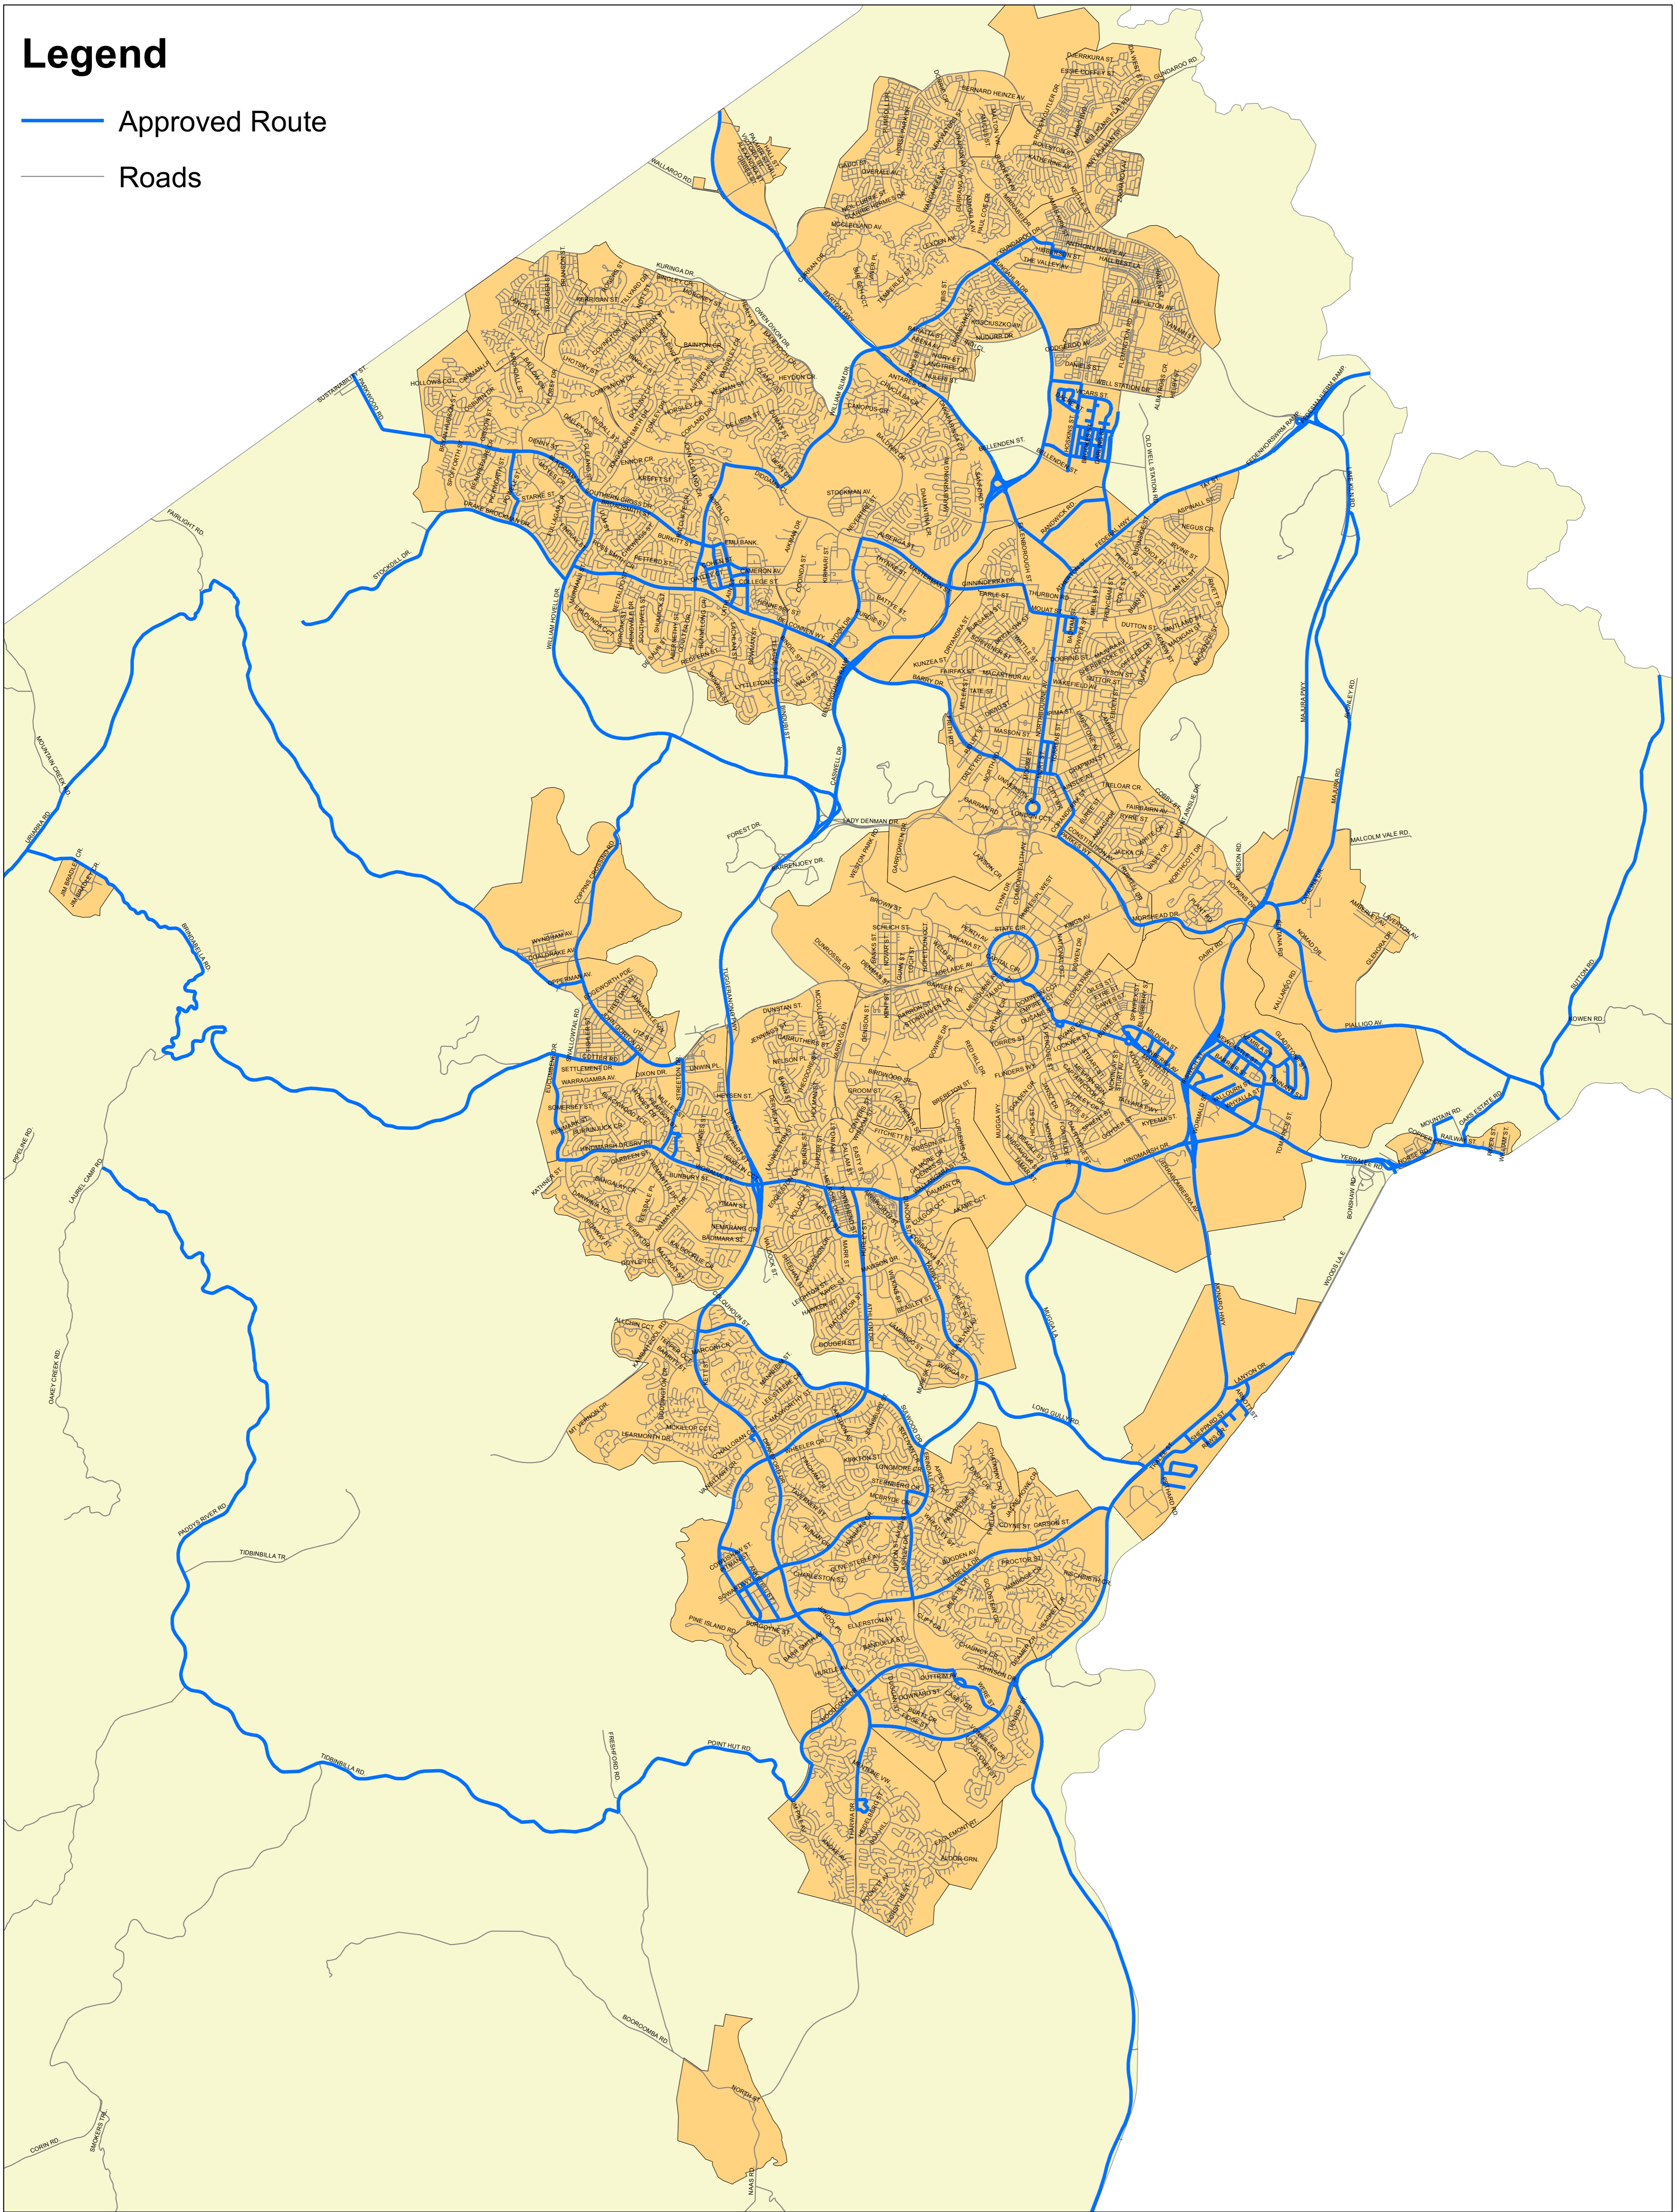

Legend

- Approved Route
- Roads

Approved ACT Routes for Performance Based Standards (PBS) Level 2A Truck and Dog Trailer Vehicles.

Map created by OSB on 21/09/2015. Data sourced from IAMS

Territory and Municipal Services