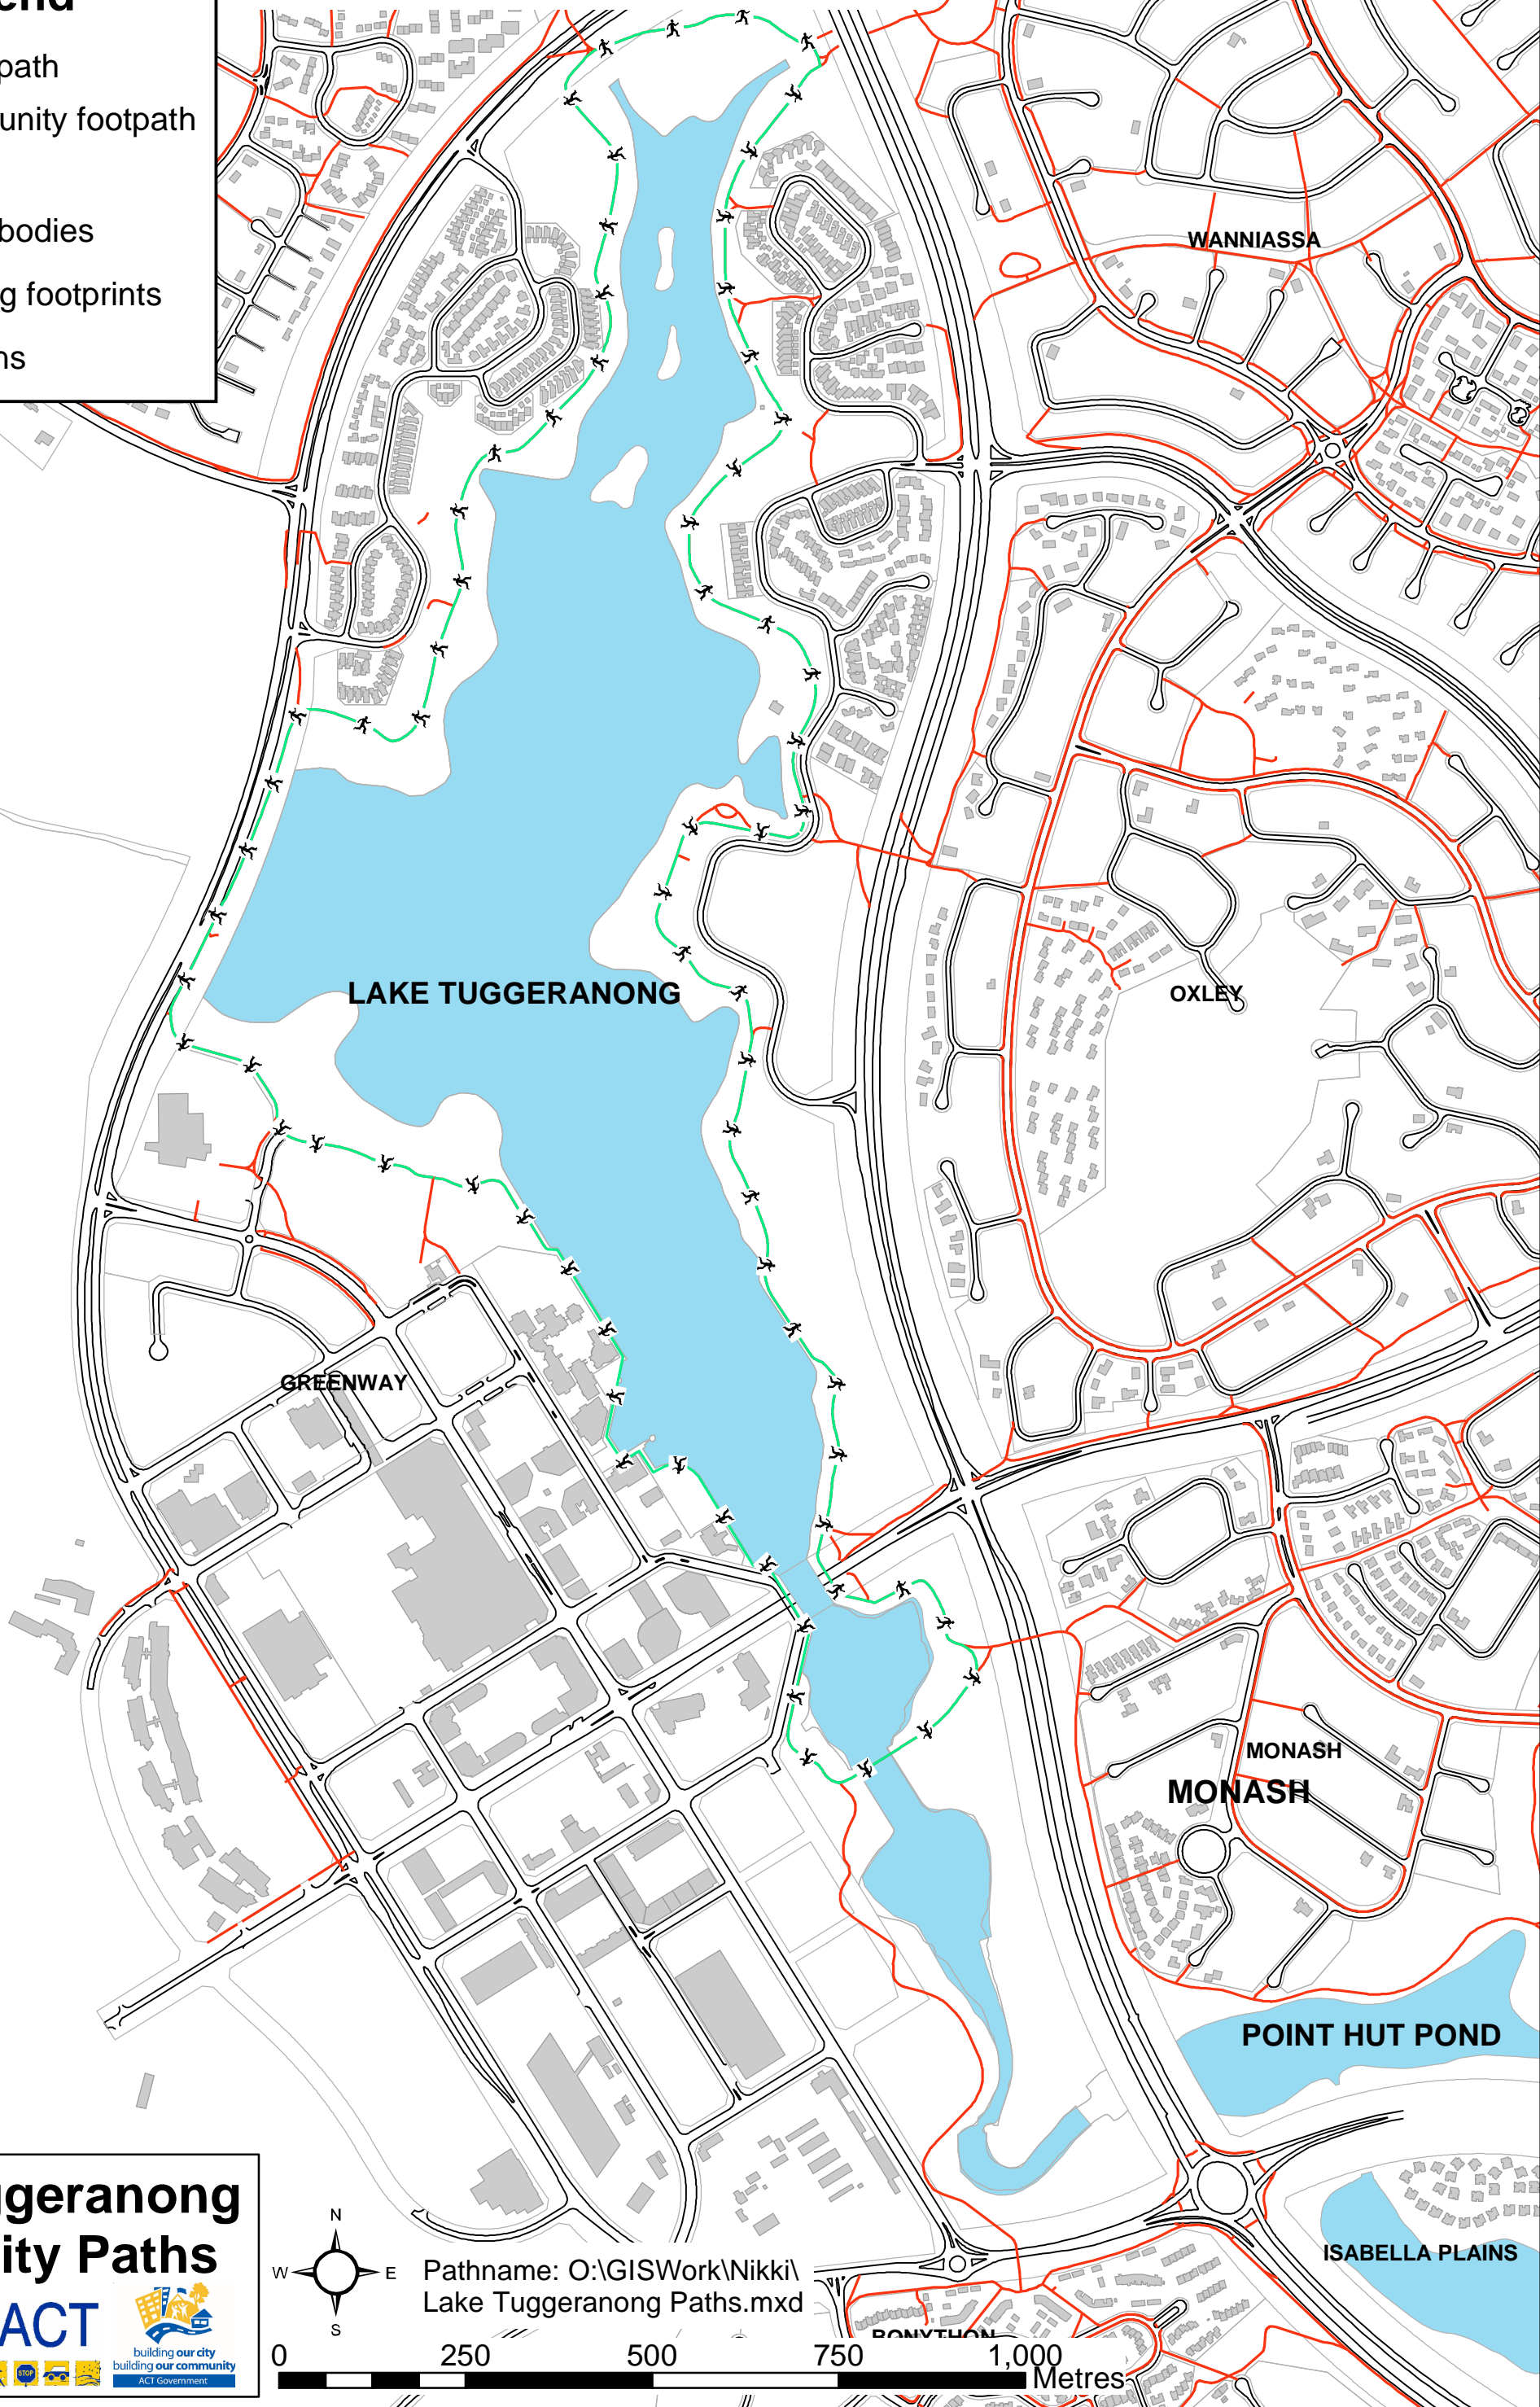

# Legend

-  Lake path
-  Community footpath
-  Kerbs
-  Water bodies
-  Building footprints
-  Sections

Distance around lake on lake path= 6.68km

LAKE TUGGERANONG

WANNIASSA

OXLEY

GREENWAY

MONASH  
MONASH

POINT HUT POND

ISABELLA PLAINS

## Lake Tuggeranong Community Paths

Pathname: O:\GISWork\Nikki\ Lake Tuggeranong Paths.mxd

0 250 500 750 1,000 Metres