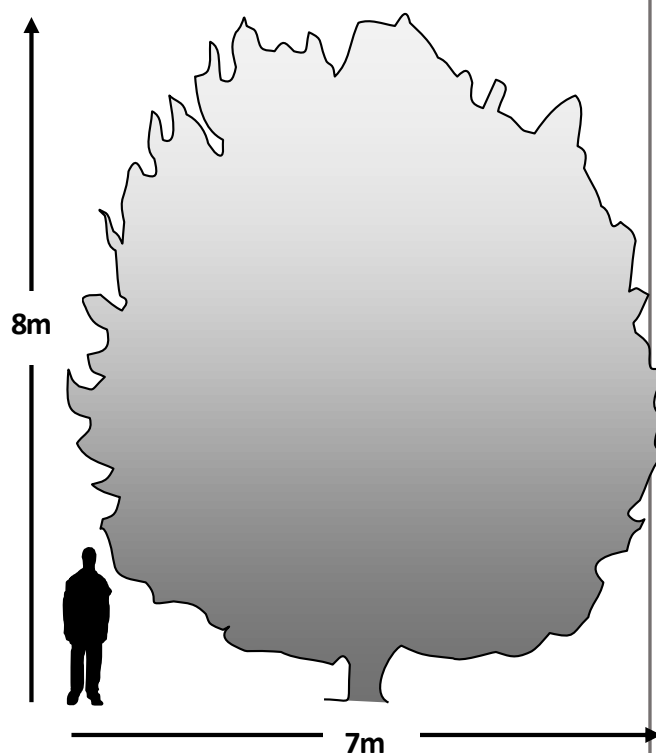

Botanical Name: *Arbutus andrachne* (ARan)

New species

Common Name: Grecian strawberry tree

Species Description

- Evergreen
- Small rounded tree which is often multi-trunked
- Smooth cinnamon-coloured bark
- Shiny leaves
- White flowers in spring/summer
- Orange fruit/berries following flowers

Height and width

8 metres tall by 7 metres wide

Species origin

Originates from the Mediterranean region, particularly Greece and Turkey

Landscape use

- Available Soil Volume required: $\geq 15\text{m}^3$
- Suitable for use as a street tree, in urban parks and open places and commercial centres
- Could be planted in conjunction with *Arbutus unedo* in parks
- Suitable for use in home gardens
- Should not be planted near nature reserves, creeks or watercourses

Use considerations

- Suited to all areas of the ACT
- High frost tolerance and moderate drought tolerance
- Suits most soils, including limestone soils
- [Long lived](#)
- Slow growing
- Low flammability
- Fruit drop may be a minor nuisance in pedestrian and paved areas
- Produces significant nectar and provides nesting space and fruit which attract bees, birds and other fauna
- Hybridises naturally with *Arbutus unedo* to form *Arbutus x andrachnoides*, which is possibly a superior form

Examples in Canberra

Not known in Canberra in public plantings