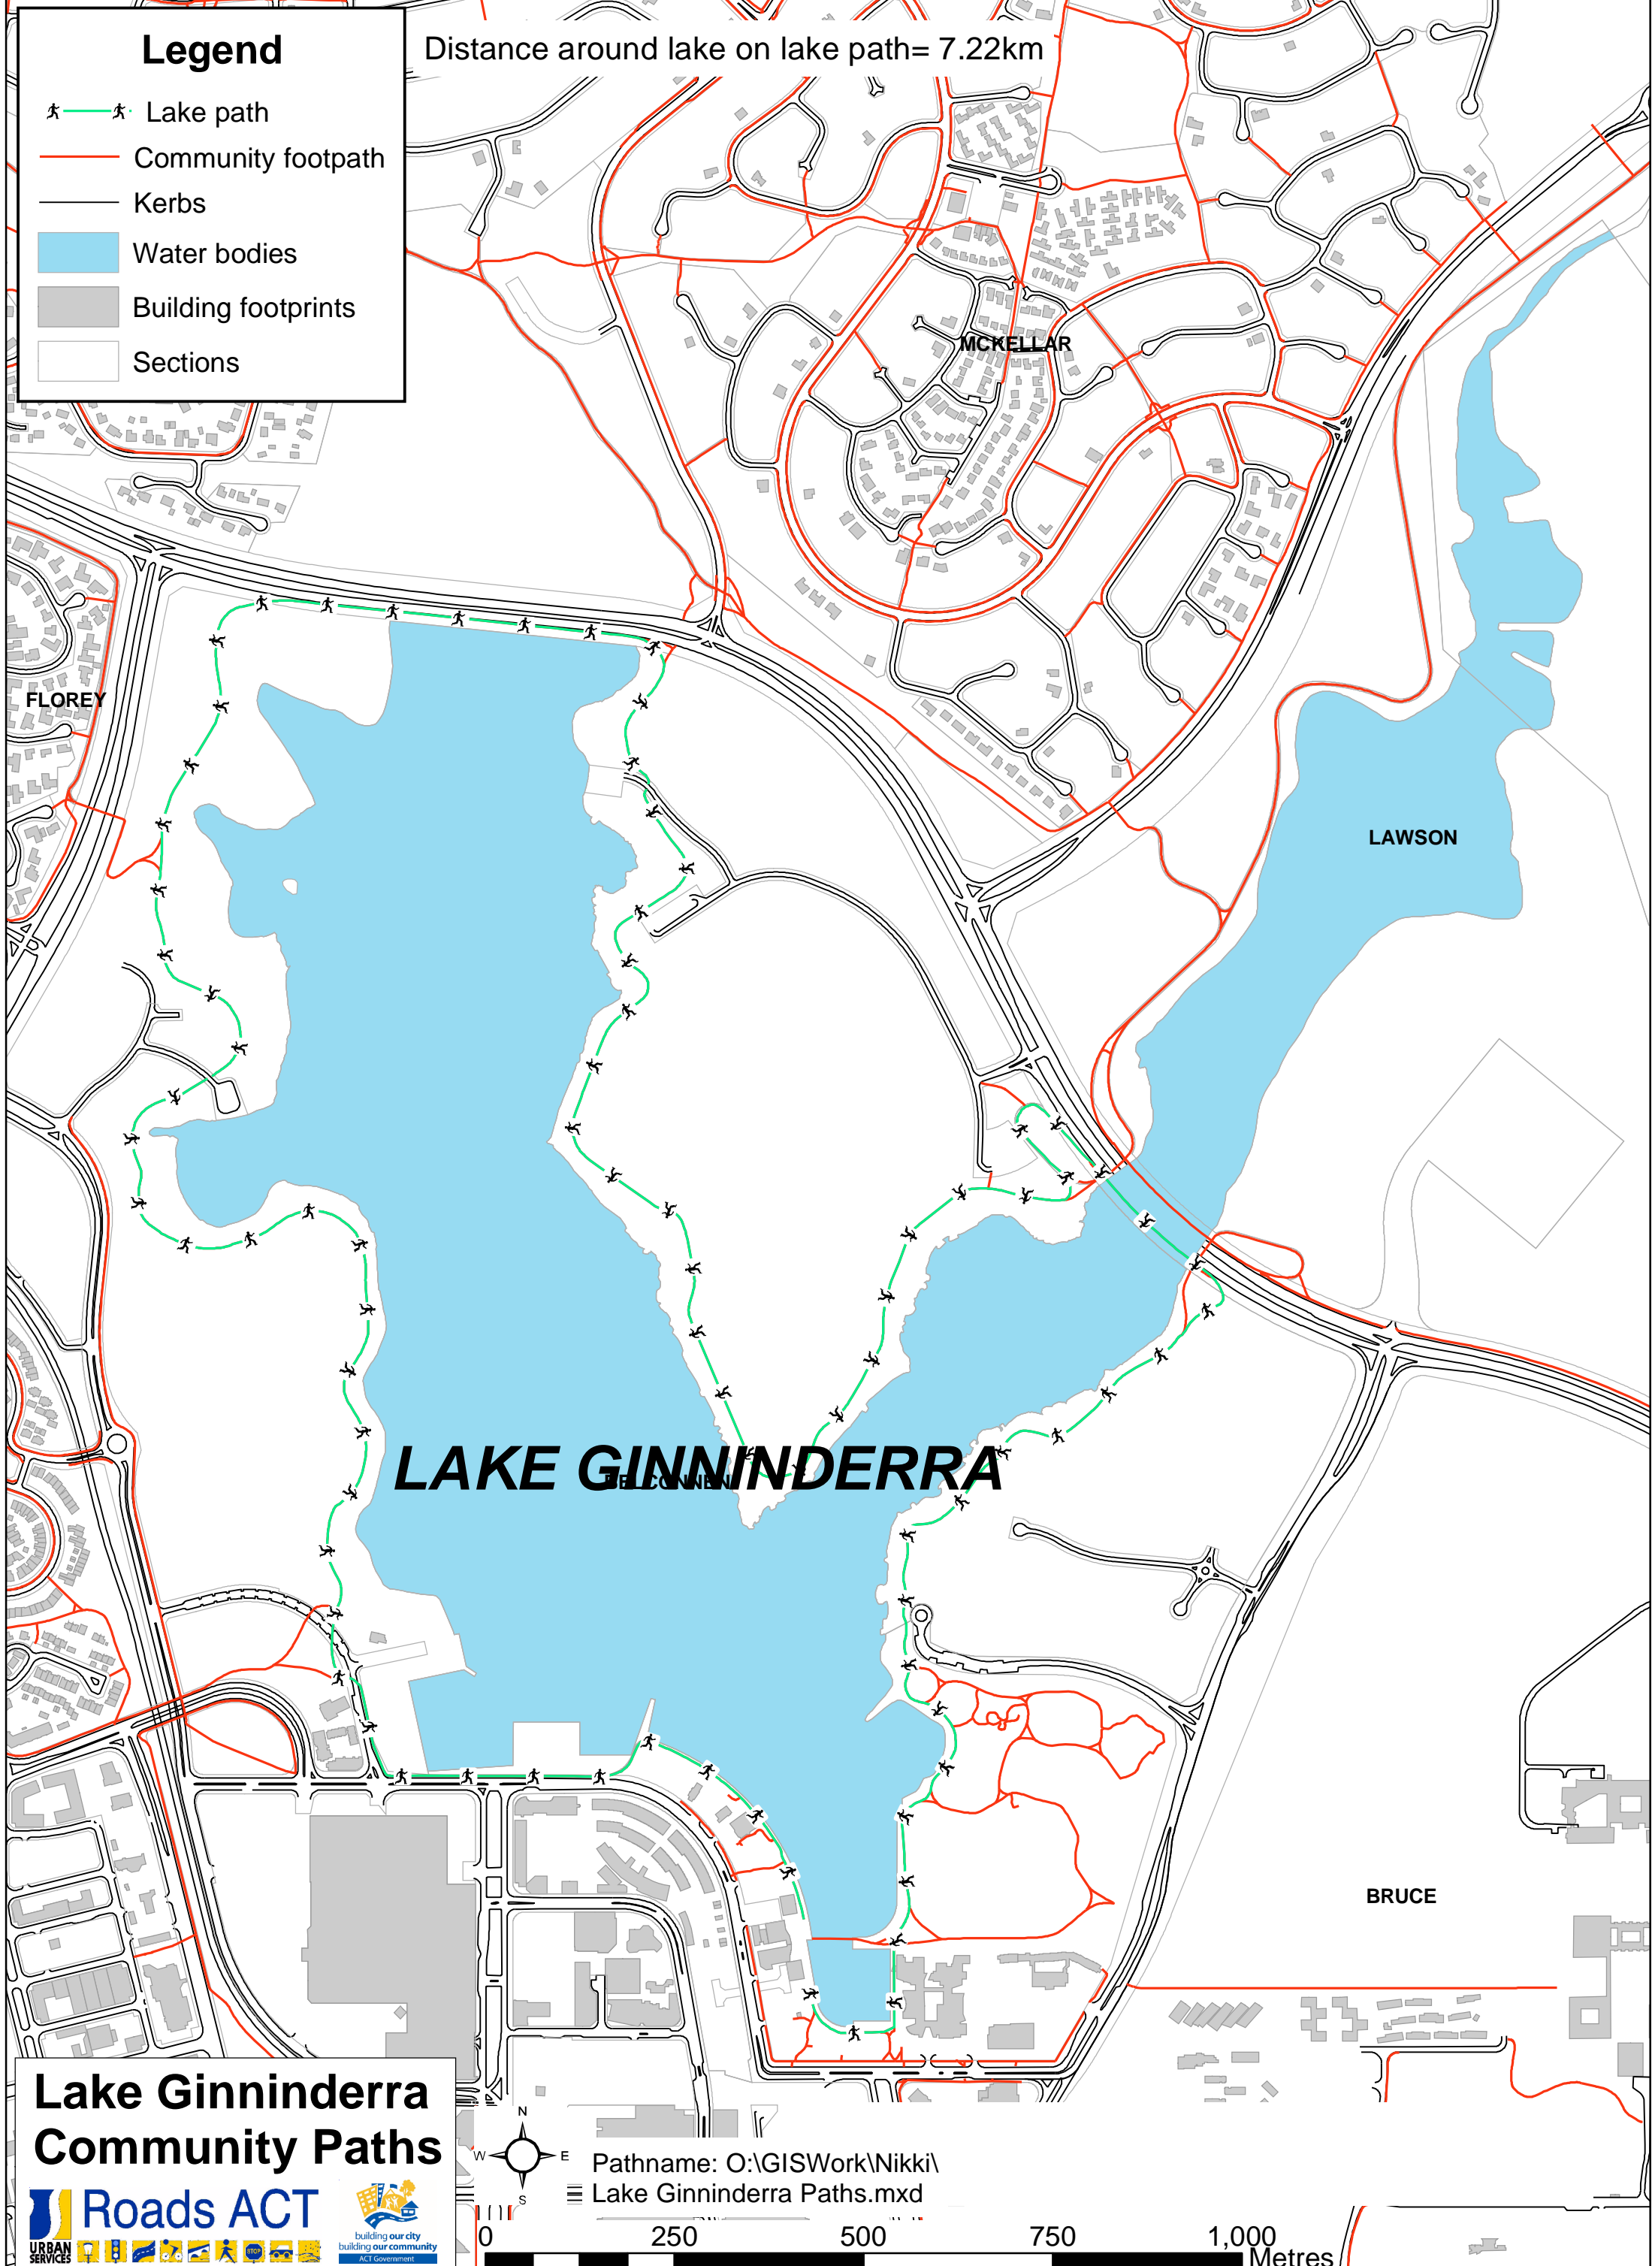

# Legend

-  Lake path
-  Community footpath
-  Kerbs
-  Water bodies
-  Building footprints
-  Sections

Distance around lake on lake path= 7.22km

## Lake Ginninderra Community Paths

Pathname: O:\GISWork\Nikki\  
Lake Ginninderra Paths.mxd

0 250 500 750 1,000 Metres